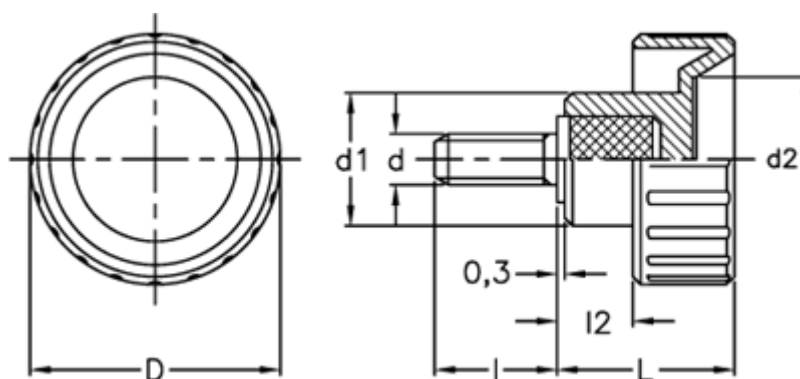

Data Sheet

Article number: 2302006833
Description: E+G Fluted grip knob
BT.40 p-M10x30

Measures

d = 40
d1 = 19
d2 = 25
d 6g = M10
l = 30
L = 27.0
l2 = 13.0